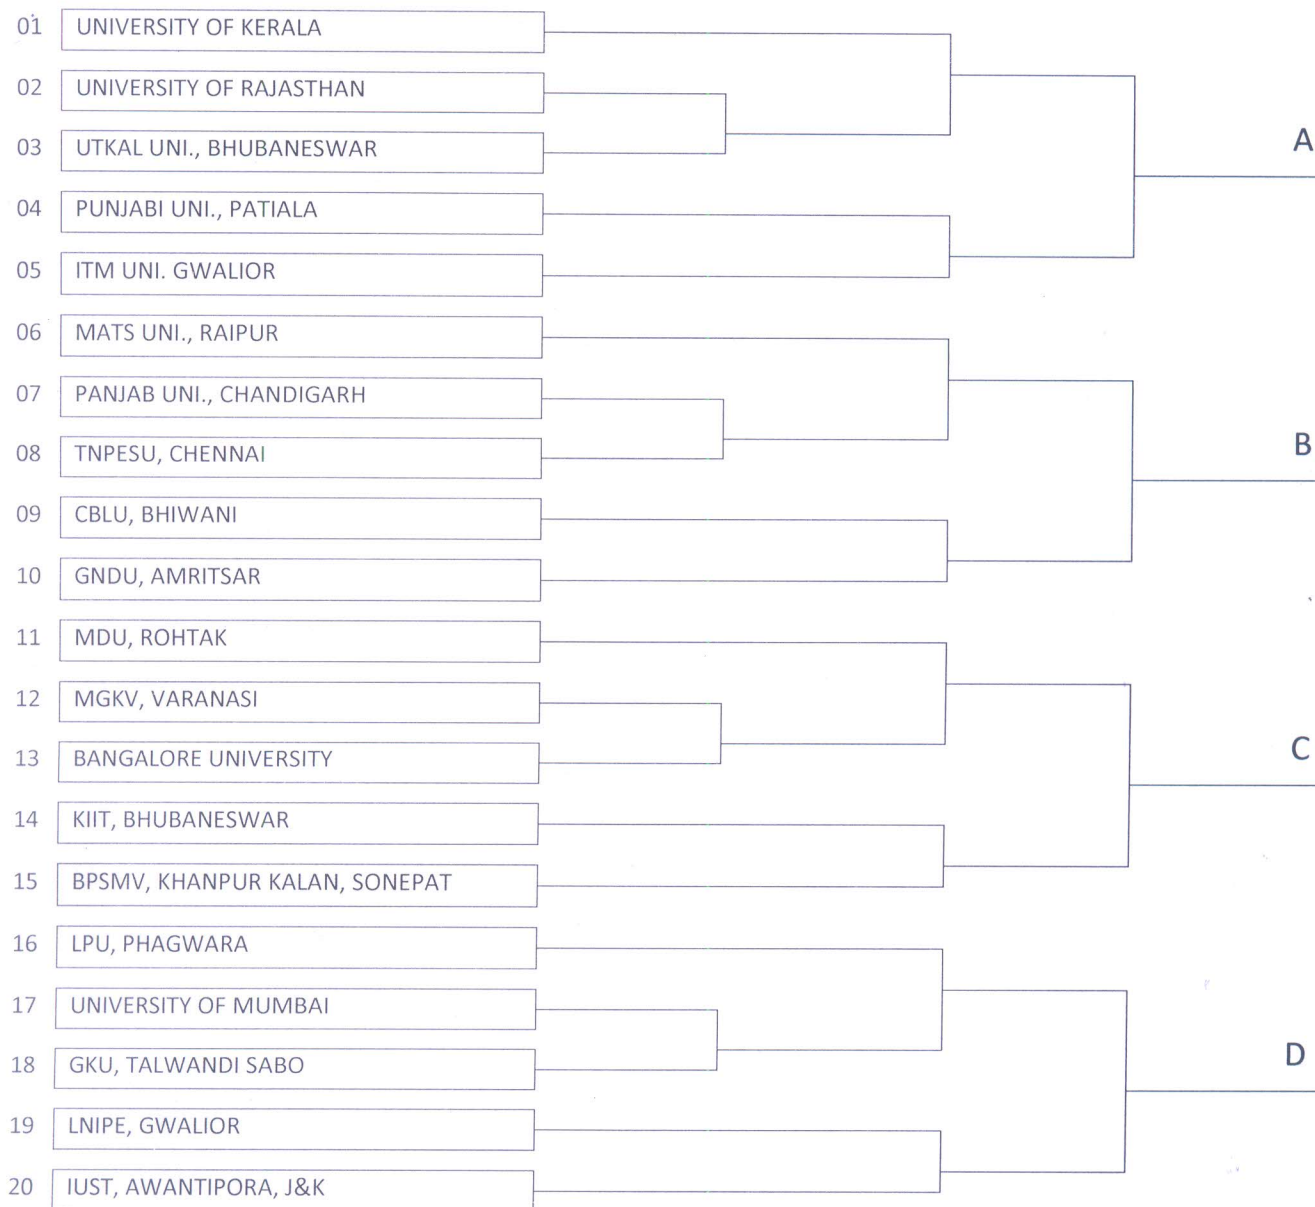

ALL INDIA INTER UNIVERSITY RUGBY (MW) CHAMPIONSHIP, 2017-18
MARCH 15-17, 2018

FIXTURES – MEN (RUGBY 15-SIDE)

6/3/18

ALL INDIA INTER UNIVERSITY RUGBY (MW) CHAMPIONSHIP, 2017-18
MARCH 15-17, 2018

FIXTURES – WOMEN (RUGBY 15-SIDE)

NOTE:

1. LEAGUE FIXTURES WILL BE GIVEN AFTER KNOCK-OUT MATCHES.
2. ALL THE MATCHES WILL BE PLAYED AS PER RULES OF AIU/CONCERNED FEDERATION.
3. DECISION OF THE REFEREES SHALL BE FINAL AND BINDING.
4. ALL THE TEAMS SHOULD REPORT AT THE CONCERNED GROUND/COURT(S) 30 MIN. BEFORE THE SCHEDULED MATCH.
5. THE DIRECTOR SPORTS RESERVES THE RIGHTS TO MAKING ANY CHANGES IN THE FIXTURES, IF NEED TO BE.