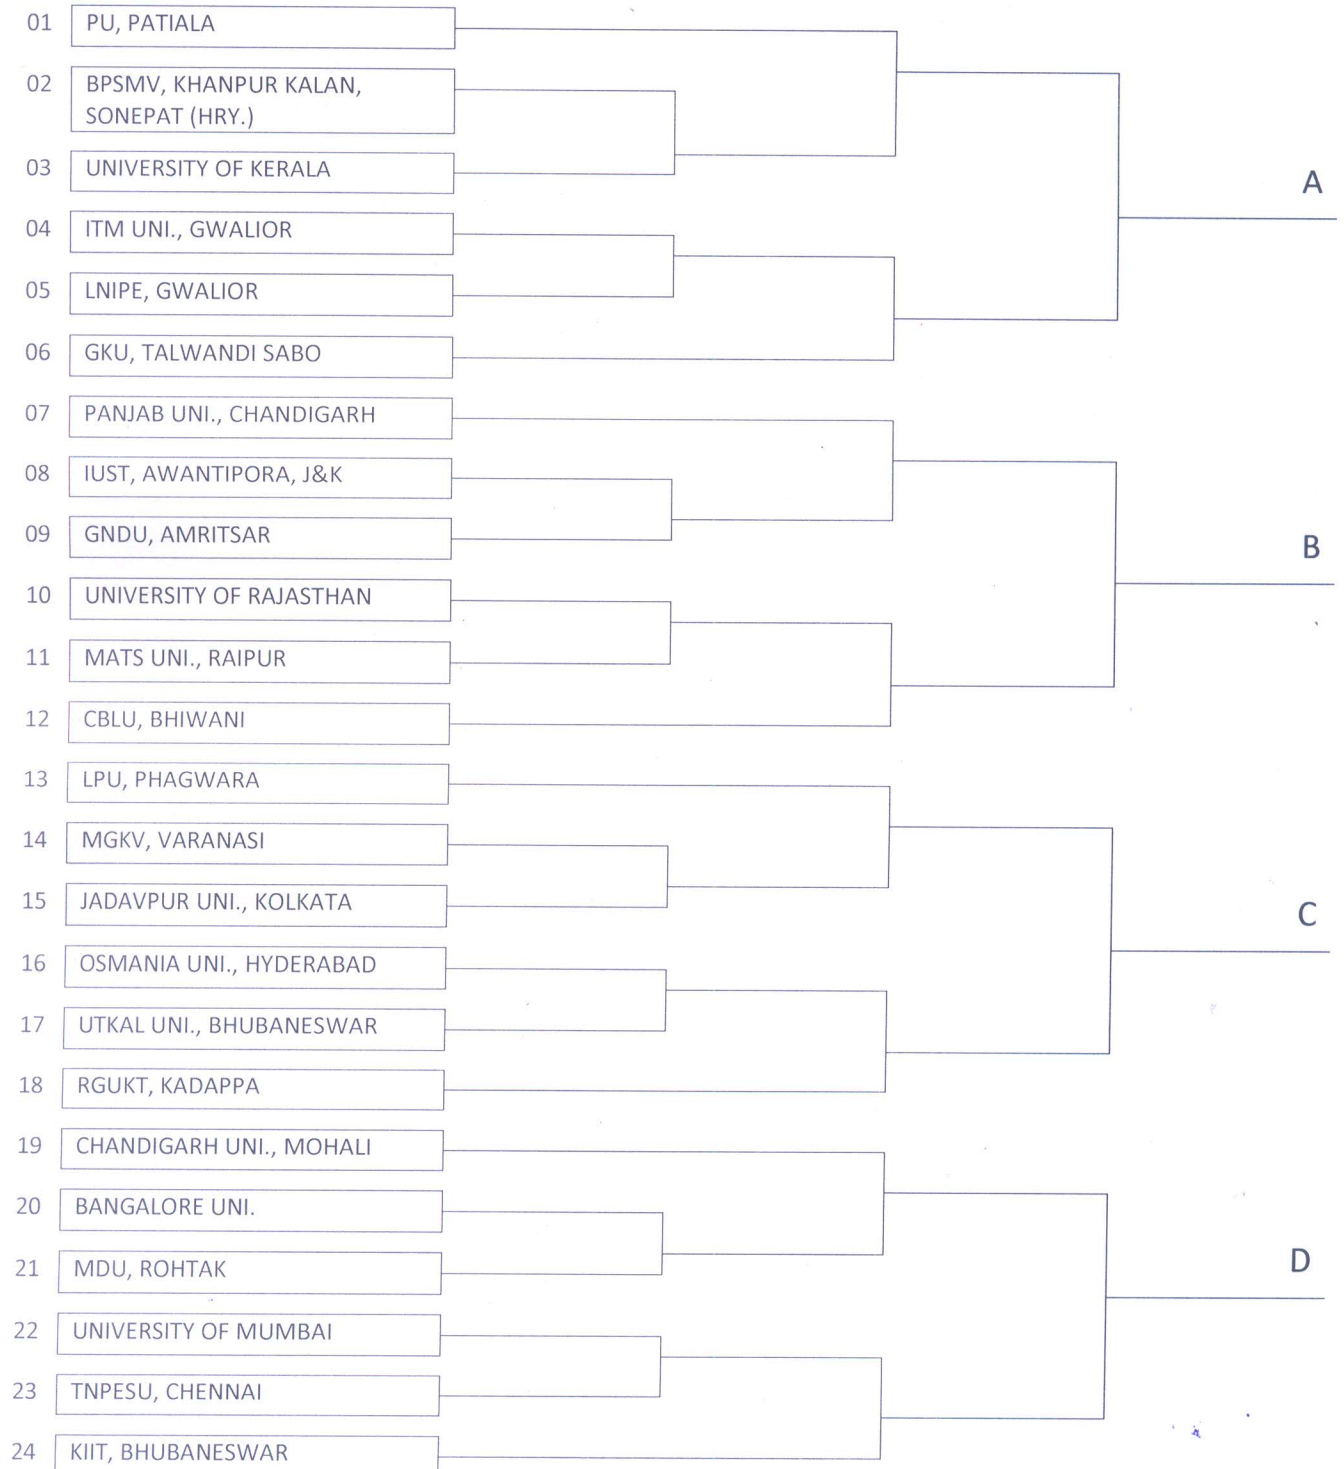

ALL INDIA INTER UNIVERSITY RUGBY (MW) CHAMPIONSHIP, 2017-18
MARCH 15-17, 2018

FIXTURES – MEN (RUGBY 15-SIDE)

6/3/18

ALL INDIA INTER UNIVERSITY RUGBY (MW) CHAMPIONSHIP, 2017-18
MARCH 15-17, 2018

FIXTURES – WOMEN (RUGBY 15-SIDE)

NOTE:

1. LEAGUE FIXTURES WILL BE GIVEN AFTER KNOCK-OUT MATCHES.
2. ALL THE MATCHES WILL BE PLAYED AS PER RULES OF AIU/CONCERNED FEDERATION.
3. DECISION OF THE REFEREES SHALL BE FINAL AND BINDING.
4. ALL THE TEAMS SHOULD REPORT AT THE CONCERNED GROUND/COURT(S) 30 MIN. BEFORE THE SCHEDULED MATCH.
5. THE DIRECTOR SPORTS RESERVES THE RIGHTS TO MAKING ANY CHANGES IN THE FIXTURES, IF NEED TO BE.